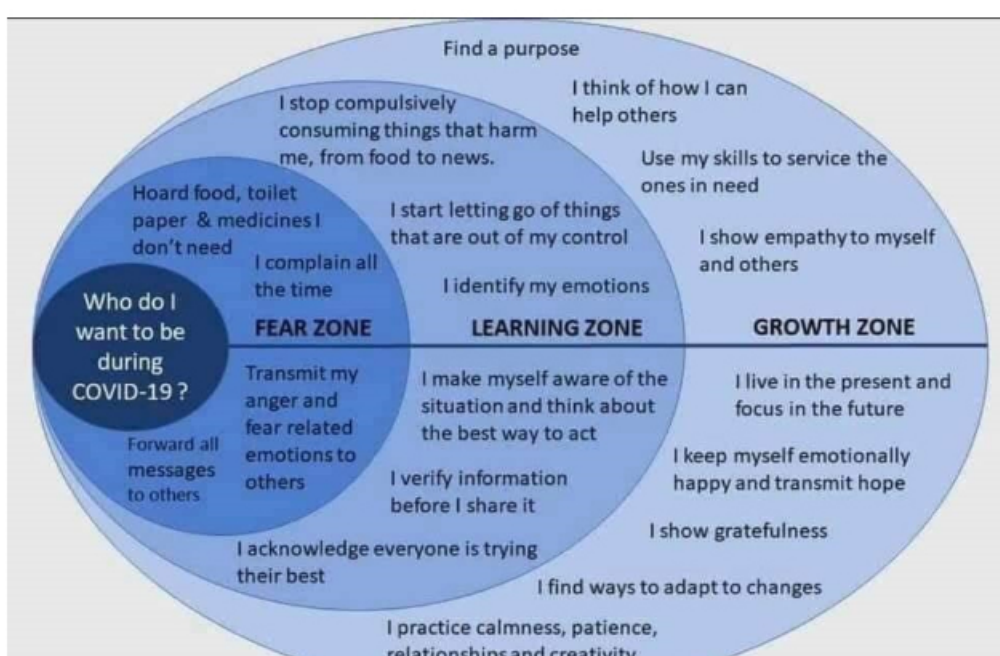

TeamPAR President, Karen Rossilli-Kiefer is an IFMA Certified FMP. Understanding what drives you to succeed and how to help you achieve your goals is our priority as your Educated Dealers. Lean on us, we are ready to help.

The only thing we do better than installing floors is building relationships.