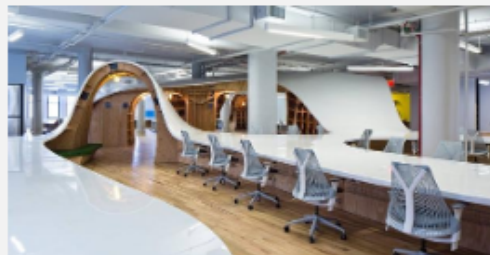

Killer Office Spaces

Here are 20 offices that make us happy just looking at them. Collectively, they are triumphs of design, tech, and sustainability.

Google's 4K Touchscreen Whiteboard

Google's Jamboard is not a kitchen app for curating PB&J recipes – it's a 55-inch digital whiteboard, with pen and touch input, companion iOS and Android apps, an Nvidia Jetson TX1 processor on board and 4K resolution.