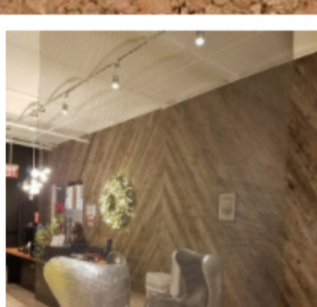

blogs

Riding the Millennial Wave: Innovation Labs

TeamPAR had the privilege of touring the innovation lab in NYC created by ADP, known as [Lifion](#). Lifion has designed a unique office environment that speaks to the Millennial generation. This environment attracts technically savvy talent to invent the next big thing in Human Capital Management.

[Read More](#)

Make a Difference this Earth Day

We all know that plastic pollution is threatening the survival of our planet. This year's mission – change our attitude and behavior towards plastics. At TeamPAR, we support this initiative and we hope to help educate those around us of the harmful effects of plastic pollution on our planet.

[Read More](#)