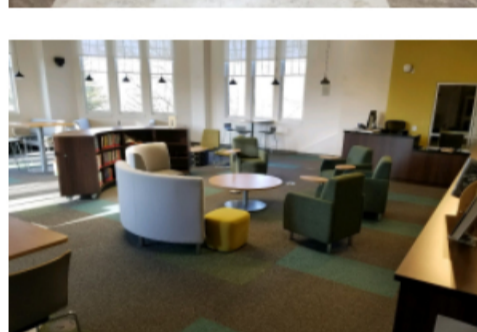

Kent Place, Center for Innovation Summit, NJ

PARflooring completed this project alongside John O'Hara Company... The building is fantastic!

**Nestle
Bridgewater, NJ**

PARsolutions designed, supplied and installed their relaxation room complete with sound and aromatherapy... An impactful, screen-free room!